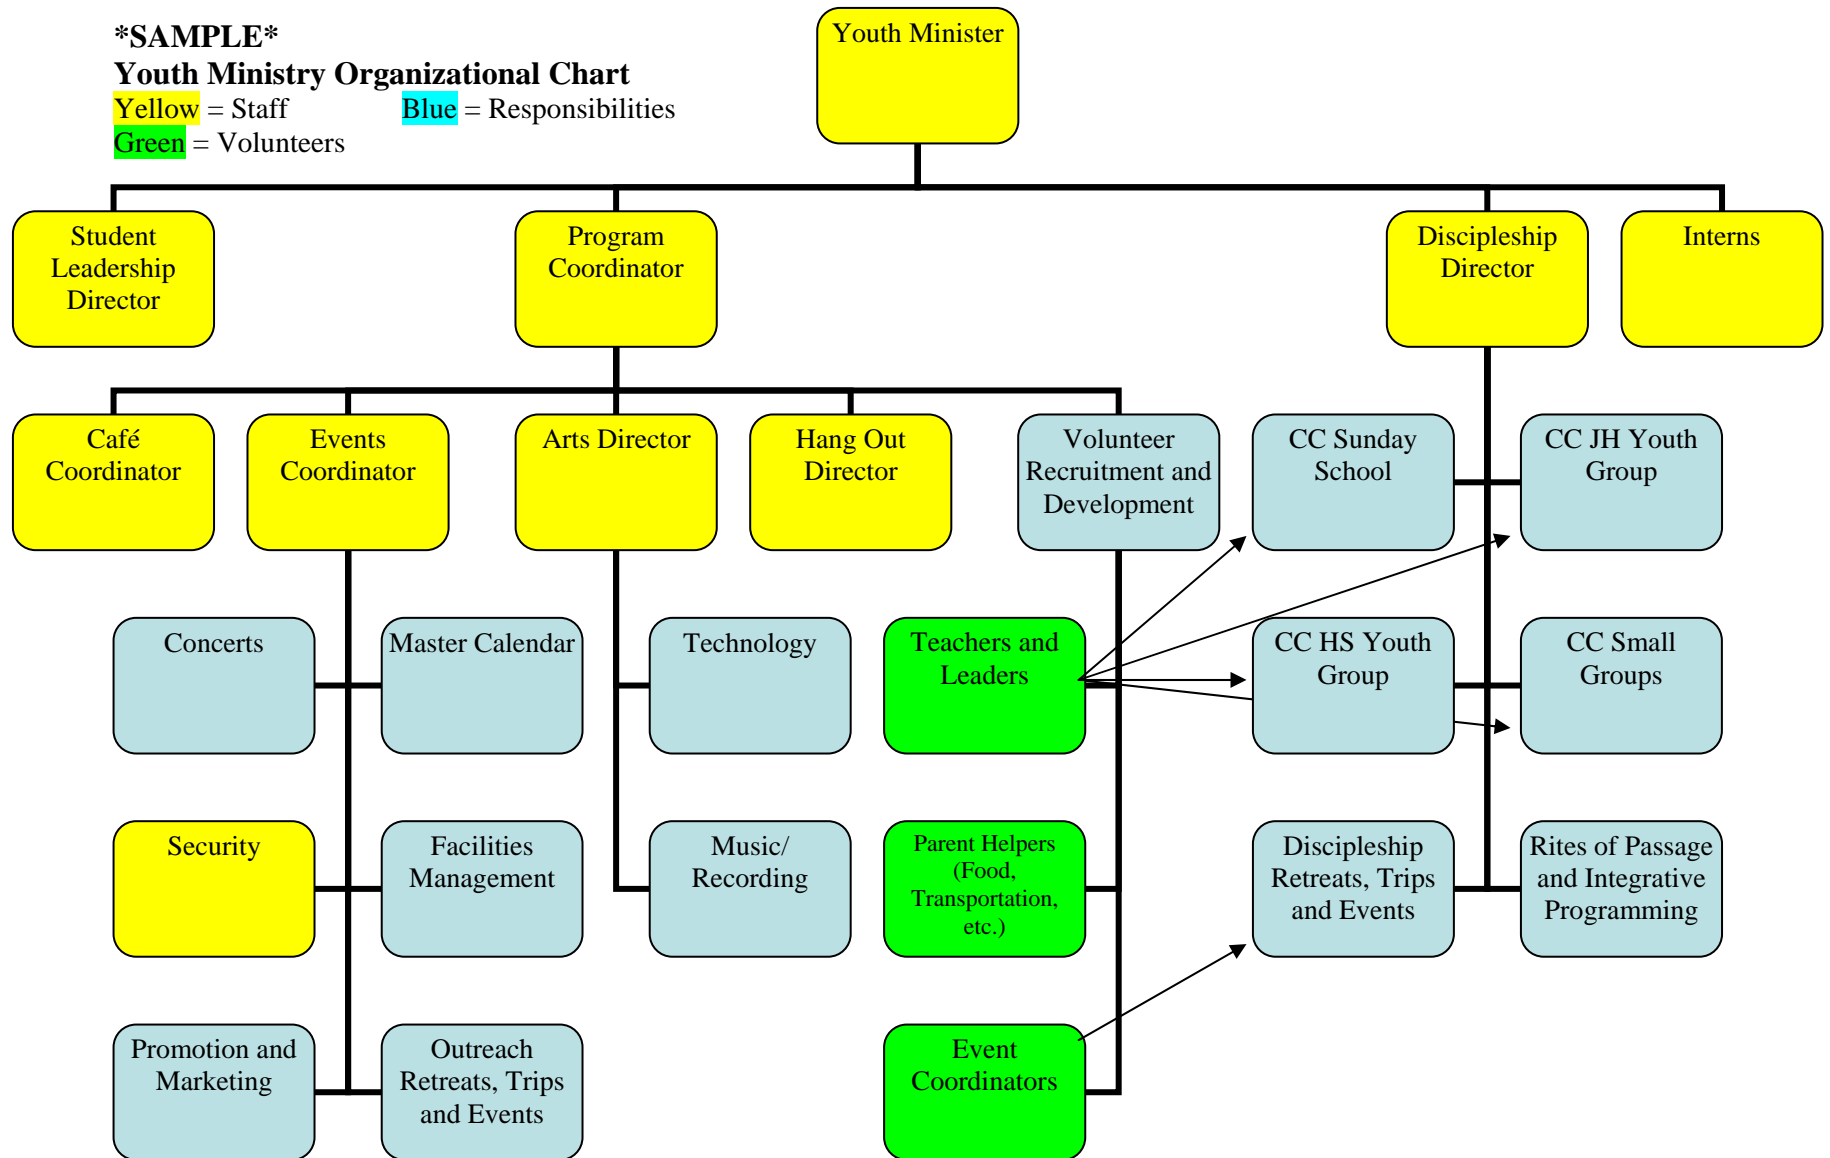

**\*SAMPLE\***

### Youth Ministry Organizational Chart

Yellow = Staff

Blue = Responsibilities

Green = Volunteers

For more information, please contact Youth Ministry Architects [www.ymarchitects.com](http://www.ymarchitects.com) (877) 462-5718 [info@ymarchitects.com](mailto:info@ymarchitects.com)