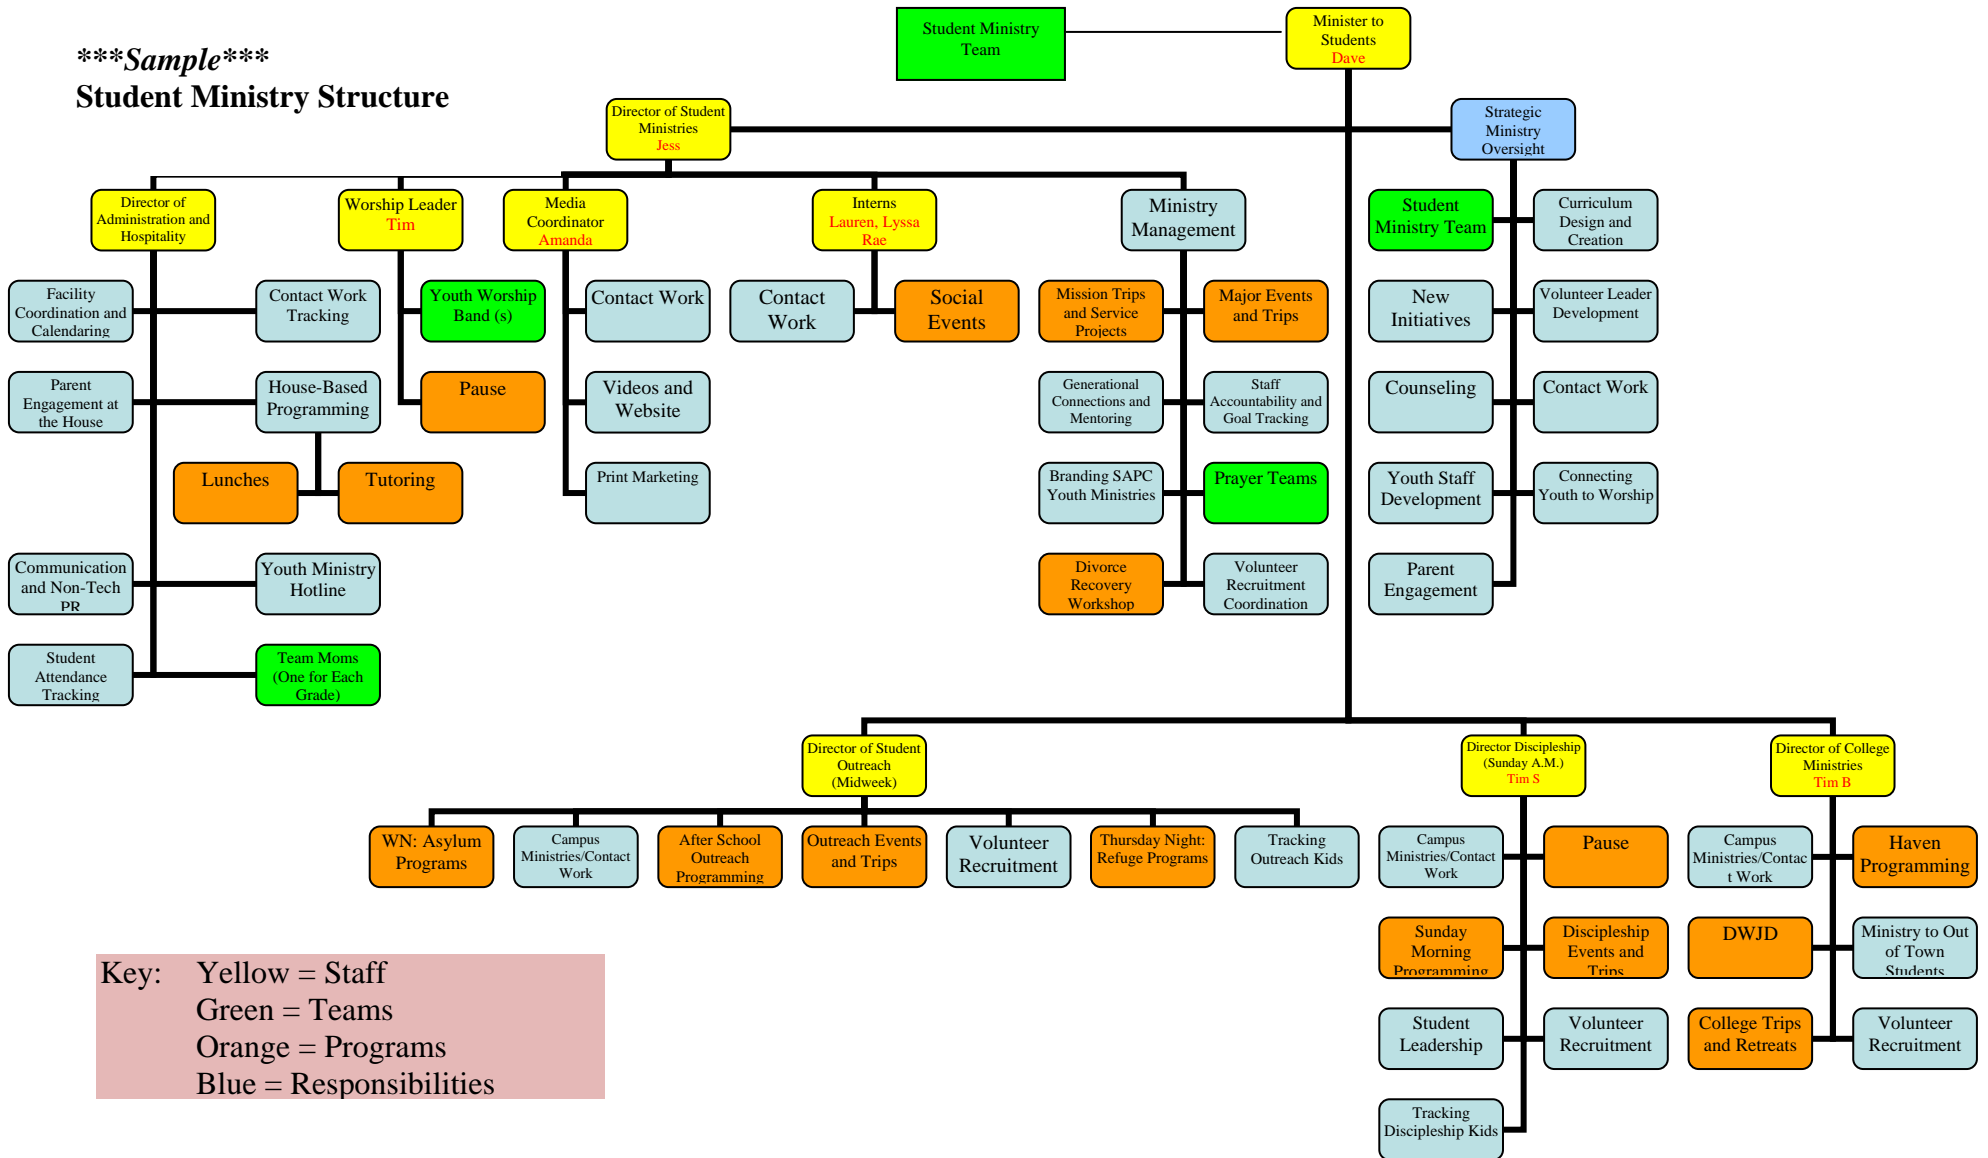

\*\*\*Sample\*\*\*

## Student Ministry Structure

Key: Yellow = Staff  
 Green = Teams  
 Orange = Programs  
 Blue = Responsibilities